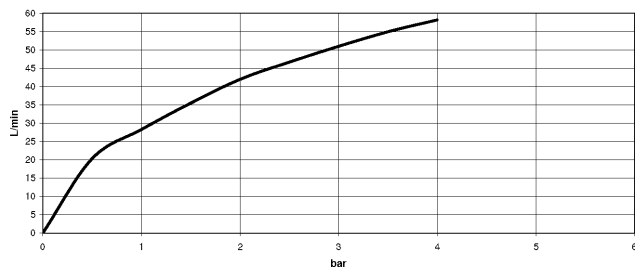

### Concealed floor mounting -

35 944 970 90

- max. recess depth 160 mm
- min. recess depth 80 mm

25 943 360  
mm [inches]

**Flow rate chart**

**Certificates**

IAPMO\_4976 (5). Belgaqua\_21-378- WRAS\_1911027.  
27\_2.