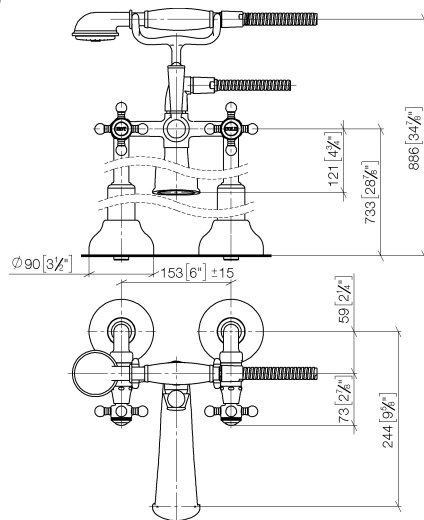

# MADISON Two-hole bath mixer for free-standing assembly with hand shower set - Brushed Platinum

MADISON

25 943 360

- 245mm projection
- spout: rectangular normal flow
- Hand shower: COMPACT RAIN, max. flow rate 6.8 l/min (at 3 bar)
- hand shower with anti-scale system
- rotary diverter for bath/shower
- wall bracket
- total height 901 mm
- stand pipes height 730 mm
- height up to aerator 610 mm
- slide-on rosettes Ø 90 mm
- gauge 153 mm
- metal shower hose 1250mm with integrated anti-twist protection
- max. flow 51 l/min at 3 bar flow pressure
- WRAS 1911027

### Concealed floor mounting -

35 944 970 90

- max. recess depth 160 mm
- min. recess depth 80 mm

25 943 360  
mm [inches]

**Flow rate chart**

**Certificates**

IAPMO\_4976 (5). Belgaqua\_21-378- WRAS\_1911027.  
27\_2.

## Spare parts list

No.	Item Number	Name	Quantity used	Delivery time
1	28 002 970-06	MADISON Metal hand shower with porcelain insert (white) - Brushed Platinum	1	10
2	28 104 970-06	Metal shower hose 1/2" x 1/2" x 1250 mm - Brushed Platinum	1	2
3	90 14 20 002 00 90	seal	1	2
4	04 17 20 010 00-06	holder	1	-
Spare part can no longer be ordered, please order the replacement item				
5	04 20 36 002 07-06	handle ( hot )	1	10
6	09 26 01 011 90	accessories	1	2
7	90 15 01 001 00 90	diverter	1	2
8	09 23 10 007 90	nut	1	2
9	09 30 30 062-06	screw	1	10
10	11 170 370-06	MADISON Lever insert - Brushed Platinum	1	10
11	09 28 22 013 90	pipe	1	2
12	09 18 20 011-06	base	1	10
13	09 30 30 064-06	screw	1	10
14	09 23 30 010-06	nut	2	10
15	04 29 05 014 00 90	nipple	2	2
16	12 943 360-06	connection	1	60
17	90 21 10 010 00 90	insert	1	2
18	90 31 11 030 00 90	pin	1	2
19	13 592 380-06	spout	1	60
20	90 90 03 131 00 90	top	2	2
21	09 21 02 055-06	cover	2	10
22	04 20 36 002 06-06	handle ( cold )	1	10
23	09 20 36 002-06	handle	2	10
24	09 20 36 004-06	handle	8	10
25	09 20 83 006 90	handle	2	2
26	09 26 01 010 90	accessories	1	2
27	09 20 36 005-06	handle	2	10
28	04 30 30 029 00 90	fixing set	2	2